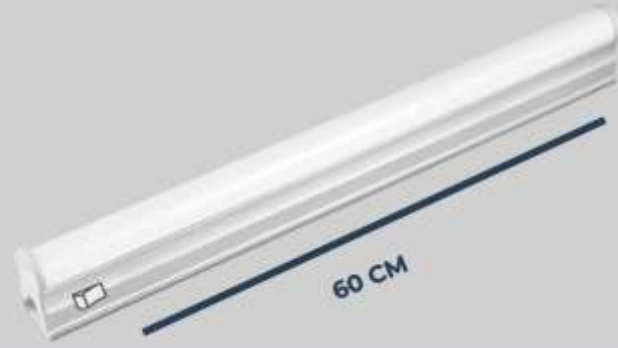

ECN-21374

9 WATT

990 LM

220 V

IP20

Polikarbon
Gövde

ANAHTARLI

40 6500 K 3000 K