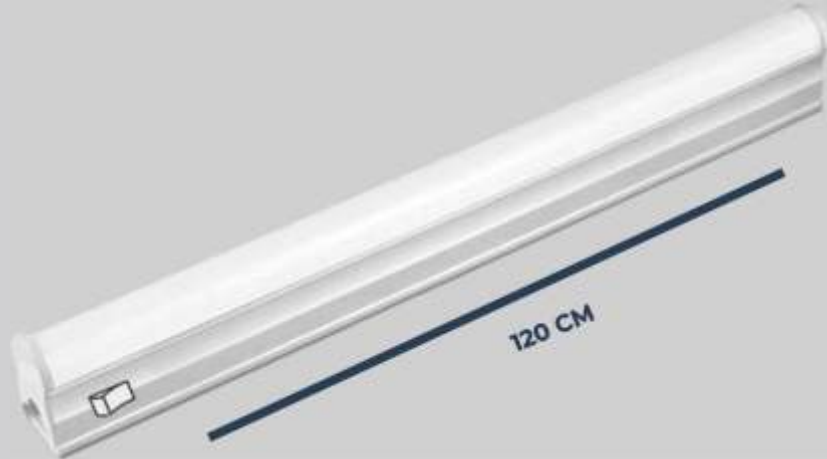

IP20

Polikarbon
Gövde

ANAHTARLI

40 6500 K 3000 K

22W 50CM LİNEAR

2100₺

ECN-4088

- Philips Driver
- Samsung Çift Sıra Led
- İzole Driver
- Alüminyum Kasa